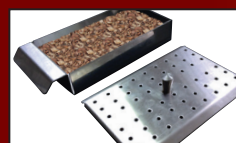

Cal Flame®

SINCE 1978

G-Series G5 BBQ Grill

Cal Flame's G-Series Grills are the perfect heavy-duty grills for first-time buyers searching for value. G-Series grills are constructed of 430-stainless steel, built with two-layer walls and feature Cal Flame's proprietary V-Grates, a temperature gauge, and porcelain-coated cast iron burners. Designed to pair with any Cal Flame Barbecue Island or Grill Cart, G-Series grills offer multiple upgrades and boost enough BTU-power to meet the needs of any culinary enthusiast.

BBQ18G05

Dimensions: 39"W x 24"D x 22 7/16"H

Cut-Out Dimensions: 38 1/4"W x 22 1/4"D x 9 1/2"H

BTU: Five (5) 15,000 BTU Cast Iron, Porcelain Coated Burners

Total BTU: 75,000

FEATURES

- Patented Cast Stainless Steel Knobs
- Heavy Duty Porcelain Coated Cast Iron Burners
- Seamless Design with Durable 430-Stainless Steel 16-Gauge Construction
- G5-1000 sq. in. Cooking Surface
- Removable Heavy-Duty Grates with V-Grate Cooking Design
- Independent Burner Ignition System
- Two-Position Full-Width Warming Rack
- Full Width Stainless Steel Drip Tray on Rollers
- Built-In Temperature Gauge
- Vented Knob Splash Guards
- Burner Lip Guards

Cal Flame exclusive custom knobs feature one-hand operation with an individual ignitor per burner.

G-Series Grill Standard Accessories

P-GRIDDLE TRAY PART#: BBQ13867

Enjoy favorites like eggs or bacon with this griddle tray.

P-SMOKE TRAY PART#: BBQ13855P

Infuse your Cal Flame grill with the smoky flavor everyone loves with this convenient smoke tray that fits any Cal Flame grill!

ROTISSERIE PART#: BBQ08856P4 OR P5

Enjoy the full bodied taste of rotisserie cooking with rotisseries that can be mounted in left or right configurations! *Rotisserie Motor 110V