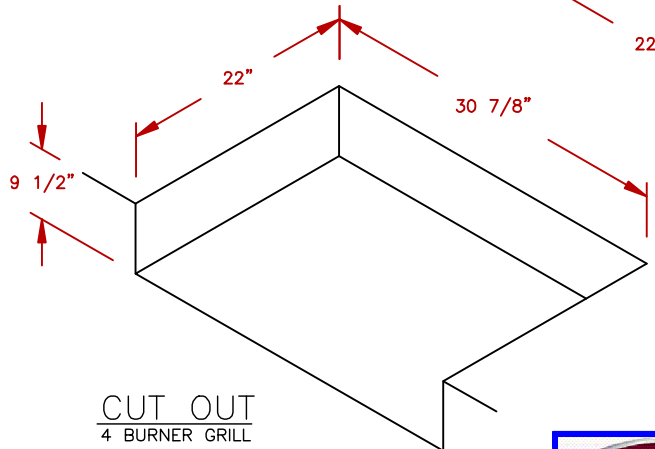

LINE	BBQ LINE
MODEL	G4 BURNER-LP
NUM	

ISOMETRIC
FRONT VIEW

ISOMETRIC
BACK VIEW

CUT OUT
4 BURNER GRILL

NOTE:
DUE TO OUR CONTINUOUS IMPROVEMENT PROGRAM, ALL MODELS
AND SPECIFICATIONS ARE SUBJECT TO CHANGE WITHOUT NOTICE.

	TITLE 2019 BARBECUE LINE GRILLS G4 BURNER-LP	
	SCALE: N/A	DWG NO. BBQ18G04
REVISED	REV. DESCR.	DATE 11/9/18