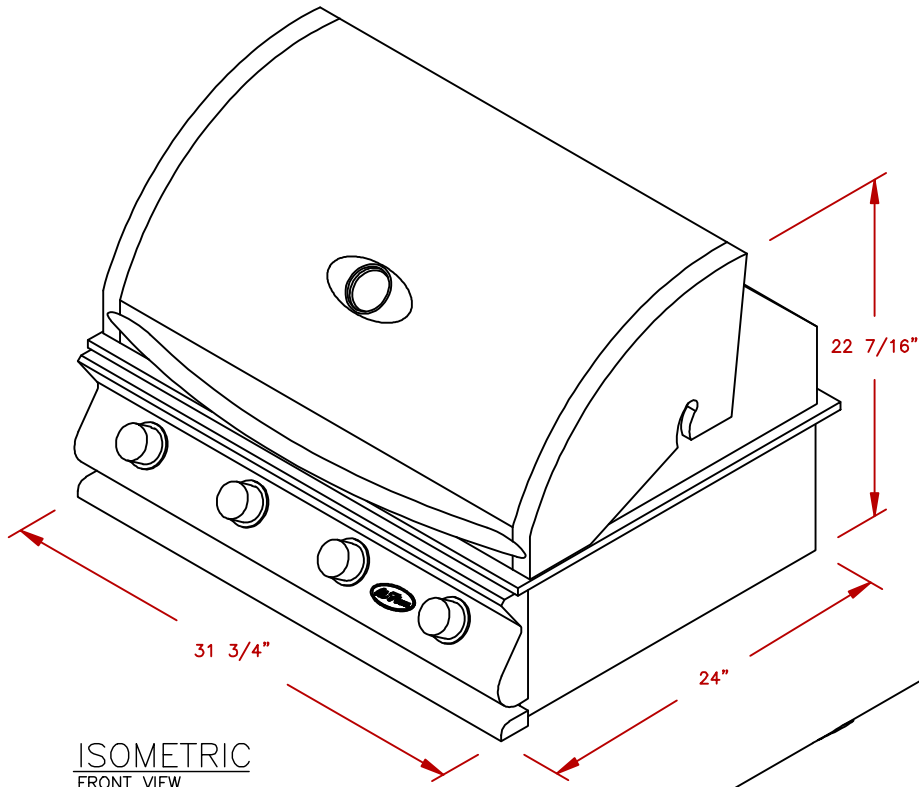

LINE	BBQ LINE
MODEL	G4 BURNER-LP
NUM	

ISOMETRIC
FRONT VIEW

ISOMETRIC
BACK VIEW

CUT OUT
4 BURNER GRILL

NOTE:
DUE TO OUR CONTINUOUS IMPROVEMENT PROGRAM, ALL MODELS
AND SPECIFICATIONS ARE SUBJECT TO CHANGE WITHOUT NOTICE.

	TITLE 2019 BARBECUE LINE GRILLS G4 BURNER-LP	
	SCALE: N/A	DWG NO. BBQ18G04
REVISED	REV. DESCR.	DATE 11/9/18