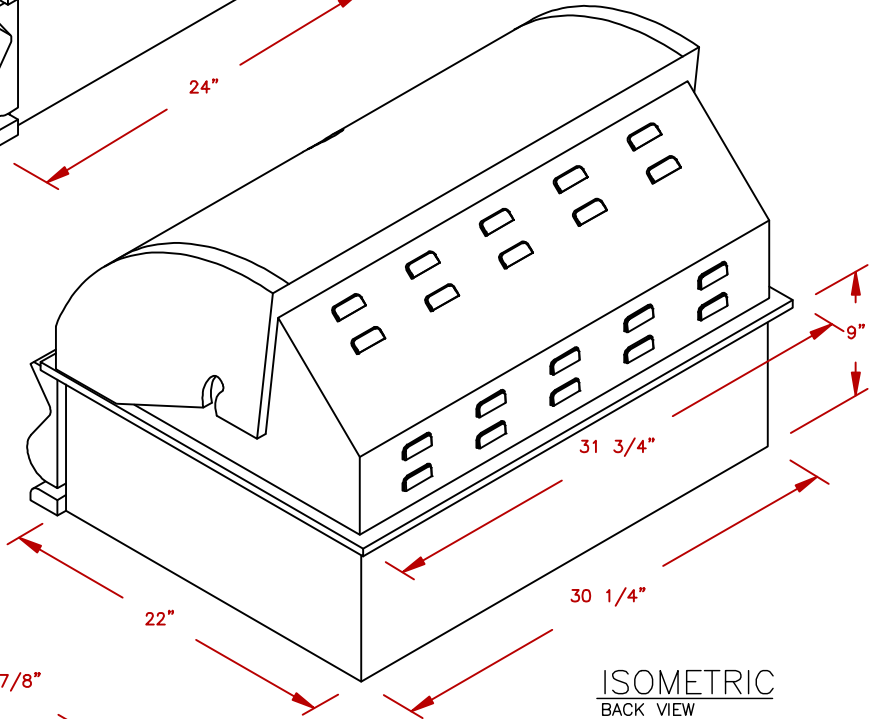

LINE	BBQ LINE
MODEL	G4 BURNER-LP
NUM	

ISOMETRIC
FRONT VIEW

ISOMETRIC
BACK VIEW

CUT OUT
4 BURNER GRILL

NOTE:
DUE TO OUR CONTINUOUS IMPROVEMENT PROGRAM, ALL MODELS
AND SPECIFICATIONS ARE SUBJECT TO CHANGE WITHOUT NOTICE.

	TITLE 2019 BARBECUE LINE GRILLS G4 BURNER-LP	
	SCALE: N/A	DWG NO. BBQ18G04
REVISED	REV. DESCR.	DATE 11/9/18