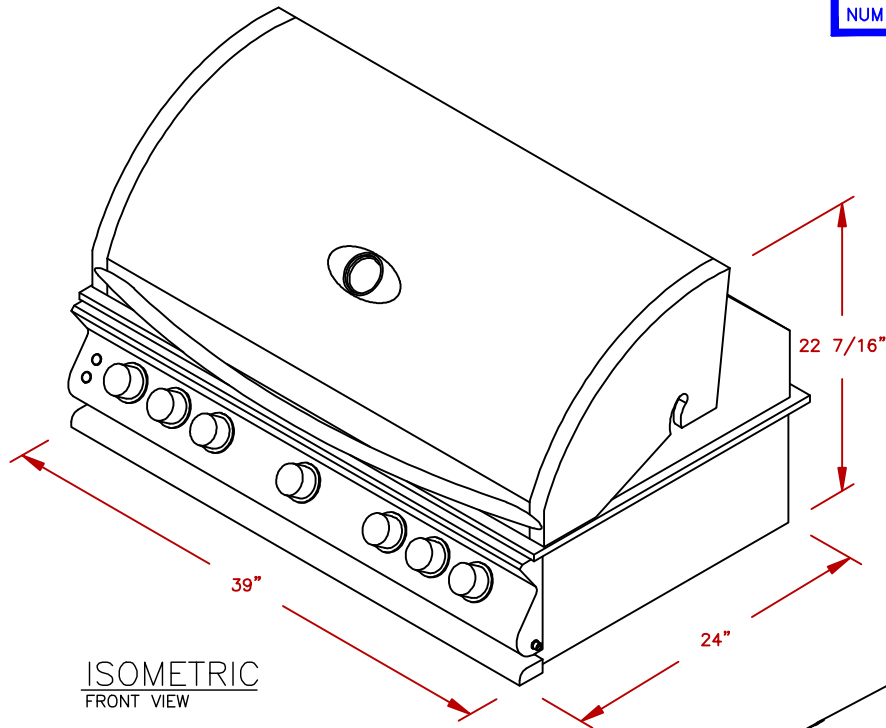

LINE	BBQ LINE
MODEL	5 BURNER CONV. GRILL
NUM	

ISOMETRIC  
FRONT VIEW

ISOMETRIC  
BACK VIEW

CUT OUT  
5 BURNER GRILL

NOTE:  
DUE TO OUR CONTINUOUS IMPROVEMENT PROGRAM, ALL MODELS  
AND SPECIFICATIONS ARE SUBJECT TO CHANGE WITHOUT NOTICE.

	TITLE		2019 BARBECUE LINE GRILLS
			5 BURNER CONV. GRILL
SCALE:	DWG NO.	DWG BY	
N/A	BBQ18875CP	J.ORNELAS	
REVISED	REV. DESCR.	DATE	
		11/12/18	