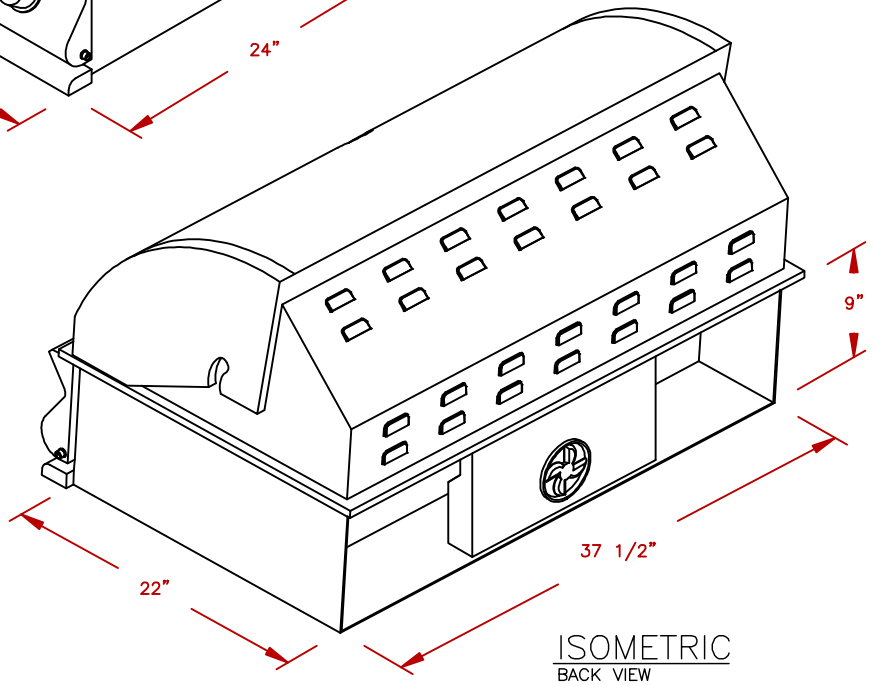

LINE	BBQ LINE
MODEL	5 BURNER CONV. GRILL
NUM	

ISOMETRIC  
FRONT VIEW

ISOMETRIC  
BACK VIEW

CUT OUT  
5 BURNER GRILL

NOTE:  
DUE TO OUR CONTINUOUS IMPROVEMENT PROGRAM, ALL MODELS  
AND SPECIFICATIONS ARE SUBJECT TO CHANGE WITHOUT NOTICE.

	TITLE		2019 BARBECUE LINE GRILLS
			5 BURNER CONV. GRILL
SCALE:	DWG NO.	DWG BY	
N/A	BBQ18875CP	J.ORNELAS	
REVISED	REV. DESCR.	DATE	
		11/12/18	