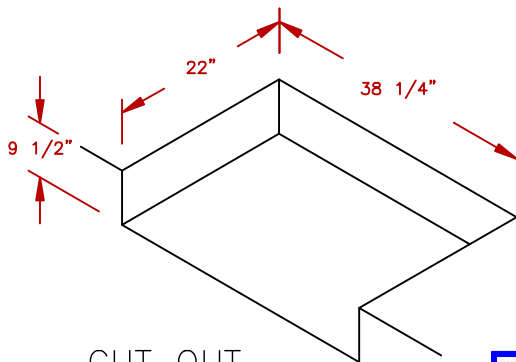

LINE	BBQ LINE
MODEL	5 BURNER CONV. GRILL
NUM	

ISOMETRIC  
FRONT VIEW

ISOMETRIC  
BACK VIEW

CUT OUT  
5 BURNER GRILL

NOTE:  
DUE TO OUR CONTINUOUS IMPROVEMENT PROGRAM, ALL MODELS  
AND SPECIFICATIONS ARE SUBJECT TO CHANGE WITHOUT NOTICE.

	TITLE		2019 BARBECUE LINE GRILLS
			5 BURNER CONV. GRILL
SCALE:	DWG NO.	DWG BY	
N/A	BBQ18875CP	J.ORNELAS	
REVISED	REV. DESCR.	DATE	
		11/12/18	