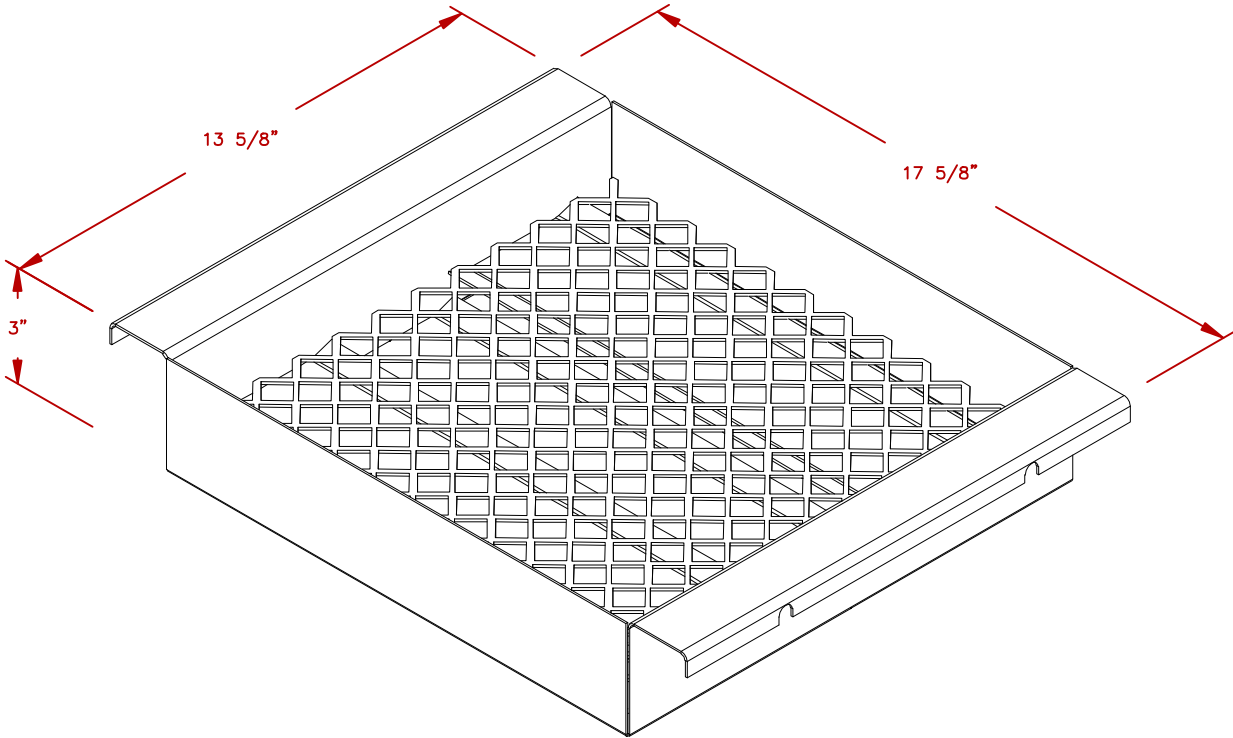

LINE	BBQ LINE
MODEL	CHARCOAL TRAY
NUM	

TITLE 2019 BARBECUE LINE
GRILL ACCESORIES
CHARCOAL TRAY

SCALE:
REVISED

DWG NO. BBQ11859
REV. DESCR.

DWG BY J.ORNELAS
DATE 11/12/18

NOTE:
DUE TO OUR CONTINUOUS IMPROVEMENT PROGRAM, ALL MODELS
AND SPECIFICATIONS ARE SUBJECT TO CHANGE WITHOUT NOTICE.