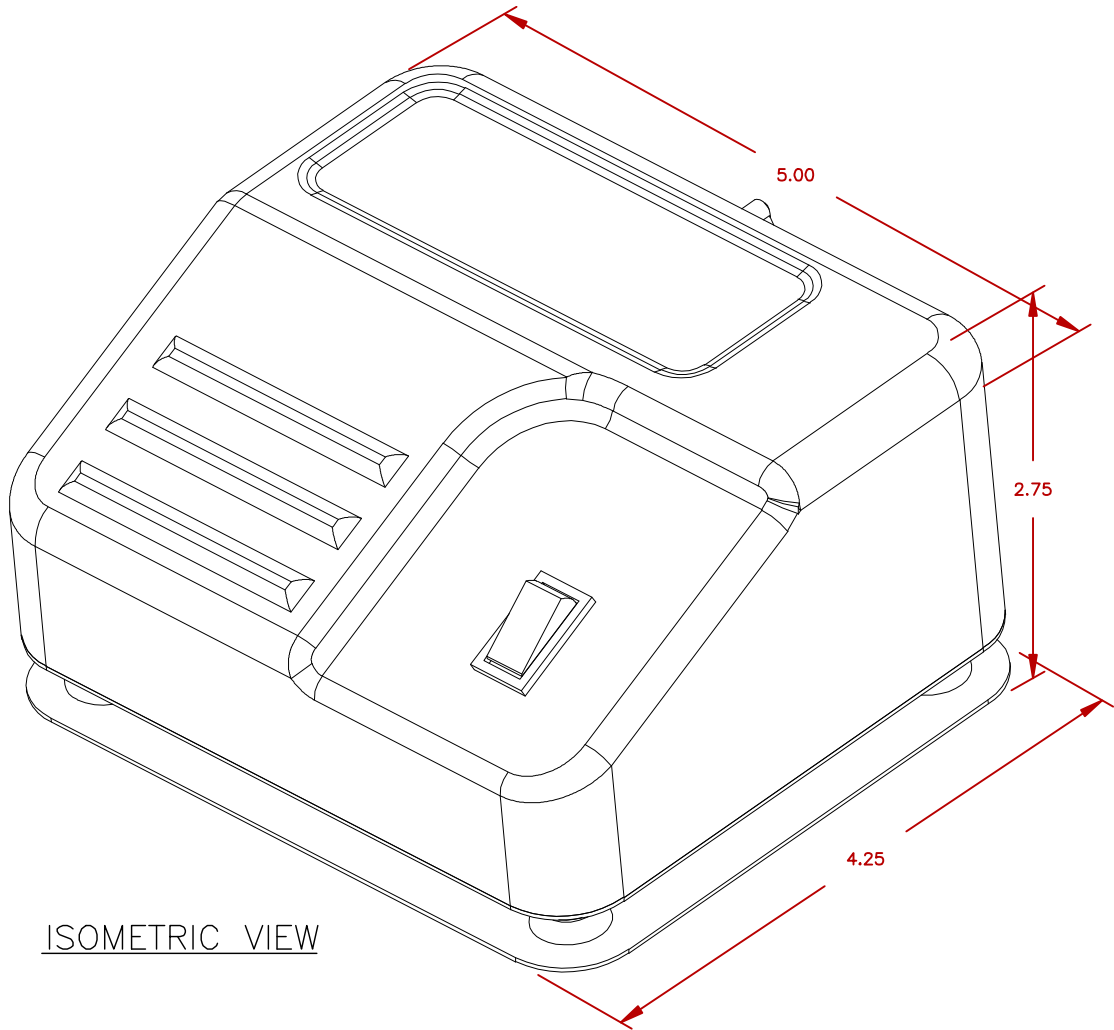

LINE	BBQ LINE
MODEL	ROTISSERIE MOTOR 12V
NUM	

ISOMETRIC VIEW

	TITLE 2019 BARBECUE LINE GRILL ACCESORIES ROTISSERIE MOTOR 12V	
	SCALE:	DWG NO. BBQ07100781
REVISED	REV. DESCR.	DATE 11/12/18

NOTE:
DUE TO OUR CONTINUOUS IMPROVEMENT PROGRAM, ALL MODELS
AND SPECIFICATIONS ARE SUBJECT TO CHANGE WITHOUT NOTICE.